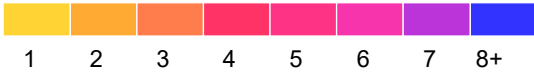

Brown County

Fatal and Serious Injury Crashes, 2017-2021

2021 data preliminary: March 22, 2022.