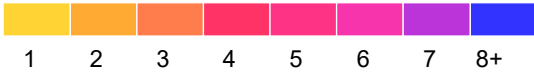

Faribault County

Fatal and Serious Injury Crashes, 2017-2021

2021 data preliminary: March 22, 2022.