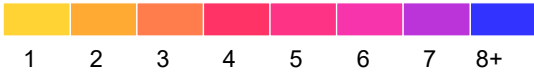

# Jackson County

Fatal and Serious Injury Crashes, 2017-2021

2021 data preliminary: March 22, 2022.