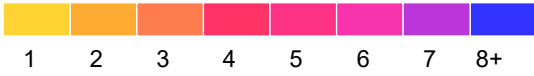

Le Sueur County

Fatal and Serious Injury Crashes, 2017-2021

2021 data preliminary: March 22, 2022.