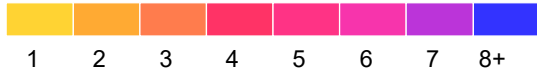

# Martin County

Fatal and Serious Injury Crashes, 2017-2021

2021 data preliminary: March 22, 2022.