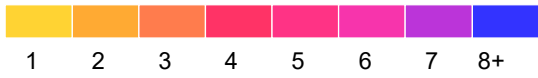

Nicollet County

Fatal and Serious Injury Crashes, 2017-2021

2021 data preliminary: March 22, 2022.