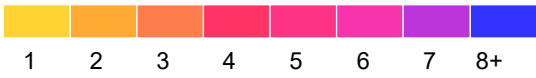

Nobles County

Fatal and Serious Injury Crashes, 2017-2021

2021 data preliminary: March 22, 2022.