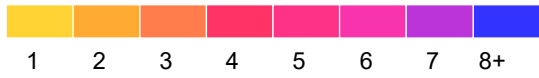

Rock County

Fatal and Serious Injury Crashes, 2017-2021

2021 data preliminary: March 22, 2022.