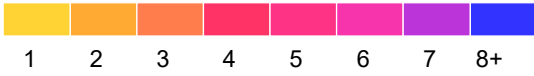

# Sibley County

Fatal and Serious Injury Crashes, 2017-2021

2021 data preliminary: March 22, 2022.