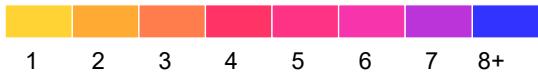

# Waseca County

Fatal and Serious Injury Crashes, 2017-2021

2021 data preliminary: March 22, 2022.