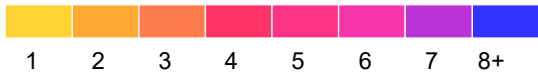

Big Stone County

Fatal and Serious Injury Crashes, 2017-2021

2021 data preliminary: March 22, 2022.