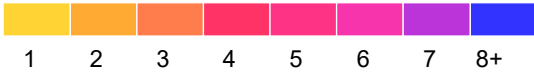

# Chippewa County

Fatal and Serious Injury Crashes, 2017-2021

2021 data preliminary: March 22, 2022.