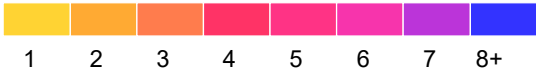

Lac Qui Parle County

Fatal and Serious Injury Crashes, 2017-2021

2021 data preliminary: March 22, 2022.