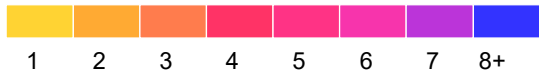

# McLeod County

Fatal and Serious Injury Crashes, 2017-2021

2021 data preliminary: March 22, 2022.