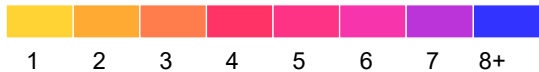

# Renville County

Fatal and Serious Injury Crashes, 2017-2021

2021 data preliminary: March 22, 2022.