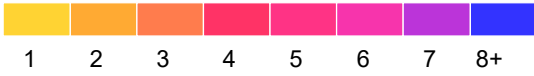

Swift County

Fatal and Serious Injury Crashes, 2017-2021

2021 data preliminary: March 22, 2022.