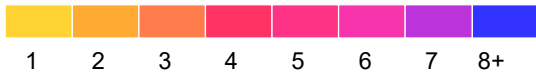

Kandiyohi County

Fatal and Serious Injury Crashes, 2017-2021

2021 data preliminary: March 22, 2022.