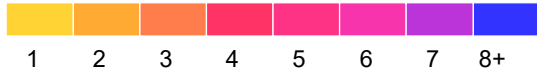

Lincoln County

Fatal and Serious Injury Crashes, 2017-2021

2021 data preliminary: March 22, 2022.