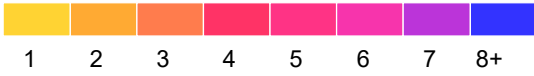

Murray County

Fatal and Serious Injury Crashes, 2017-2021

2021 data preliminary: March 22, 2022.