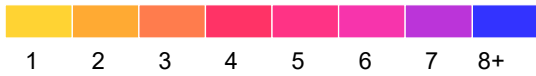

Redwood County

Fatal and Serious Injury Crashes, 2017-2021

2021 data preliminary: March 22, 2022.