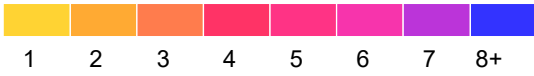

Southern Saint Louis County

Fatal and Serious Injury Crashes, 2018-2022

2022 data preliminary: April 14, 2023.

Each hexagon is 1.0 mile across, encompassing approximately 416 acres.