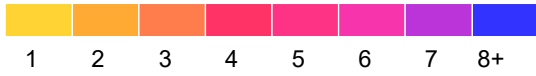

Roseau County

Fatal and Serious Injury Crashes, 2018-2022

2022 data preliminary: April 14, 2023.

Each hexagon is 1.0 mile across, encompassing approximately 416 acres.