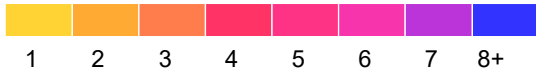

Crow Wing County

Fatal and Serious Injury Crashes, 2018-2022

2022 data preliminary: April 14, 2023.

Each hexagon is 1.0 mile across, encompassing approximately 416 acres.