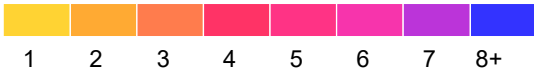

# Morrison County

Fatal and Serious Injury Crashes, 2018-2022

2022 data preliminary: April 14, 2023.

Each hexagon is 1.0 mile across, encompassing approximately 416 acres.