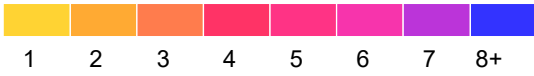

# Stearns County

Fatal and Serious Injury Crashes, 2018-2022

2022 data preliminary: April 14, 2023.

Each hexagon is 1.0 mile across, encompassing approximately 416 acres.