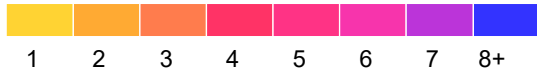

Grant County

Fatal and Serious Injury Crashes, 2018-2022

2022 data preliminary: April 14, 2023.

Each hexagon is 1.0 mile across, encompassing approximately 416 acres.