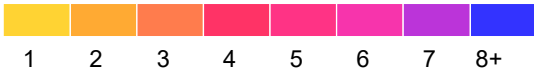

Anoka County

Fatal and Serious Injury Crashes, 2018-2022

2022 data preliminary: April 14, 2023.

Each hexagon is 0.5 mile across, encompassing approximately 104 acres.