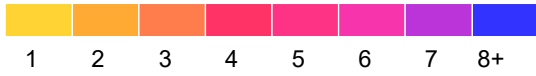

Houston County

Fatal and Serious Injury Crashes, 2018-2022

2022 data preliminary: April 14, 2023.

Each hexagon is 1.0 mile across, encompassing approximately 416 acres.