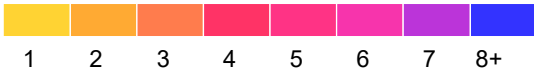

Steele County

Fatal and Serious Injury Crashes, 2018-2022

2022 data preliminary: April 14, 2023.

Each hexagon is 1.0 mile across, encompassing approximately 416 acres.