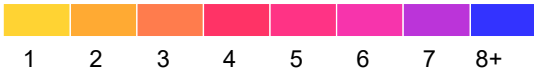

Faribault County

Fatal and Serious Injury Crashes, 2018-2022

2022 data preliminary: April 14, 2023.

Each hexagon is 1.0 mile across, encompassing approximately 416 acres.