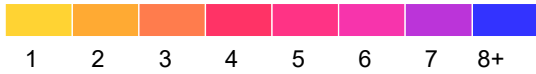

Rock County

Fatal and Serious Injury Crashes, 2018-2022

2022 data preliminary: April 14, 2023.

Each hexagon is 1.0 mile across, encompassing approximately 416 acres.