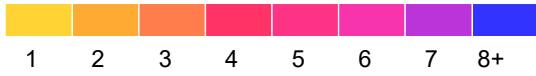

Waseca County

Fatal and Serious Injury Crashes, 2018-2022

2022 data preliminary: April 14, 2023.

Each hexagon is 1.0 mile across, encompassing approximately 416 acres.