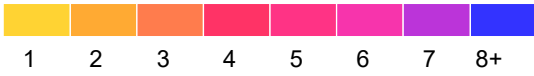

# Meeker County

## Fatal and Serious Injury Crashes, 2018-2022

2022 data preliminary: April 14, 2023.

Each hexagon is 1.0 mile across, encompassing approximately 416 acres.