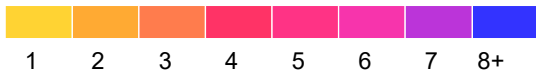

Redwood County

Fatal and Serious Injury Crashes, 2018-2022

2022 data preliminary: April 14, 2023.

Each hexagon is 1.0 mile across, encompassing approximately 416 acres.