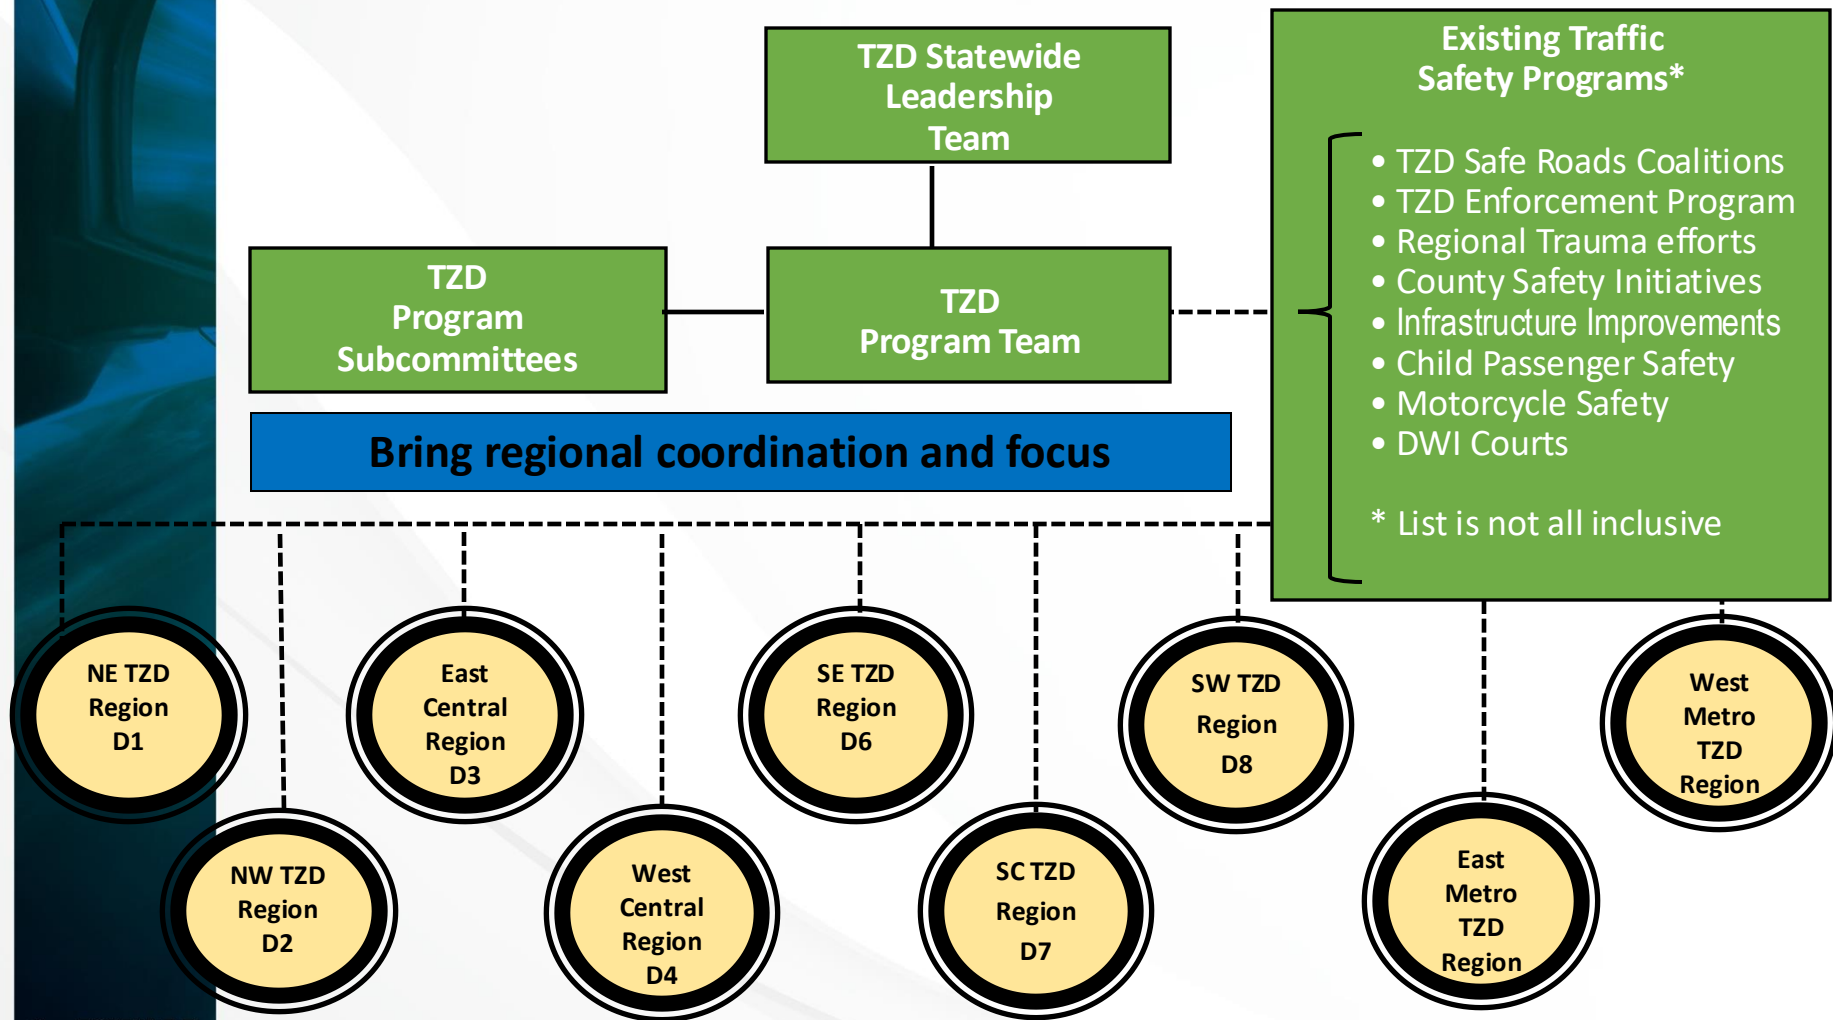

Current TZD Organizational Structure

Minnesota Traffic Advisory Council
(Established by 2023 State Legislature)

State Co-Chair
(MnDOT)

State Co-Chair
(MDH)

State Co-Chair
(DPS)

Statewide Leadership & Support

Statewide TZD
Communications &
Marketing Director

Statewide TZD Program
Coordinator

Statewide TZD Analyst
(on hold)

Regional Program Support

9 regional coordinators

Regional Leadership Team

Regional Steering Committee

Regional Traffic Safety Community

TZD Program Structure

TZD Organizational Chart

TZD Regional Structure

TZD Statewide Leadership Team

Regional Leadership Team

Co-Chairs

- MnDOT District Engineer (in Metro, Director, Operations & Maintenance)
- MSP District Captain(s)

Regional Leadership Team

Regional TZD Steering Committee

Regional Traffic Safety Community

Regional TZD Steering Committee

Members

- Leadership Team
- One or two interested representatives per county
- Good representation of each discipline
 - Engineering
 - Law Enforcement
 - Education (health and traffic)
 - Emergency Medical & Trauma Services