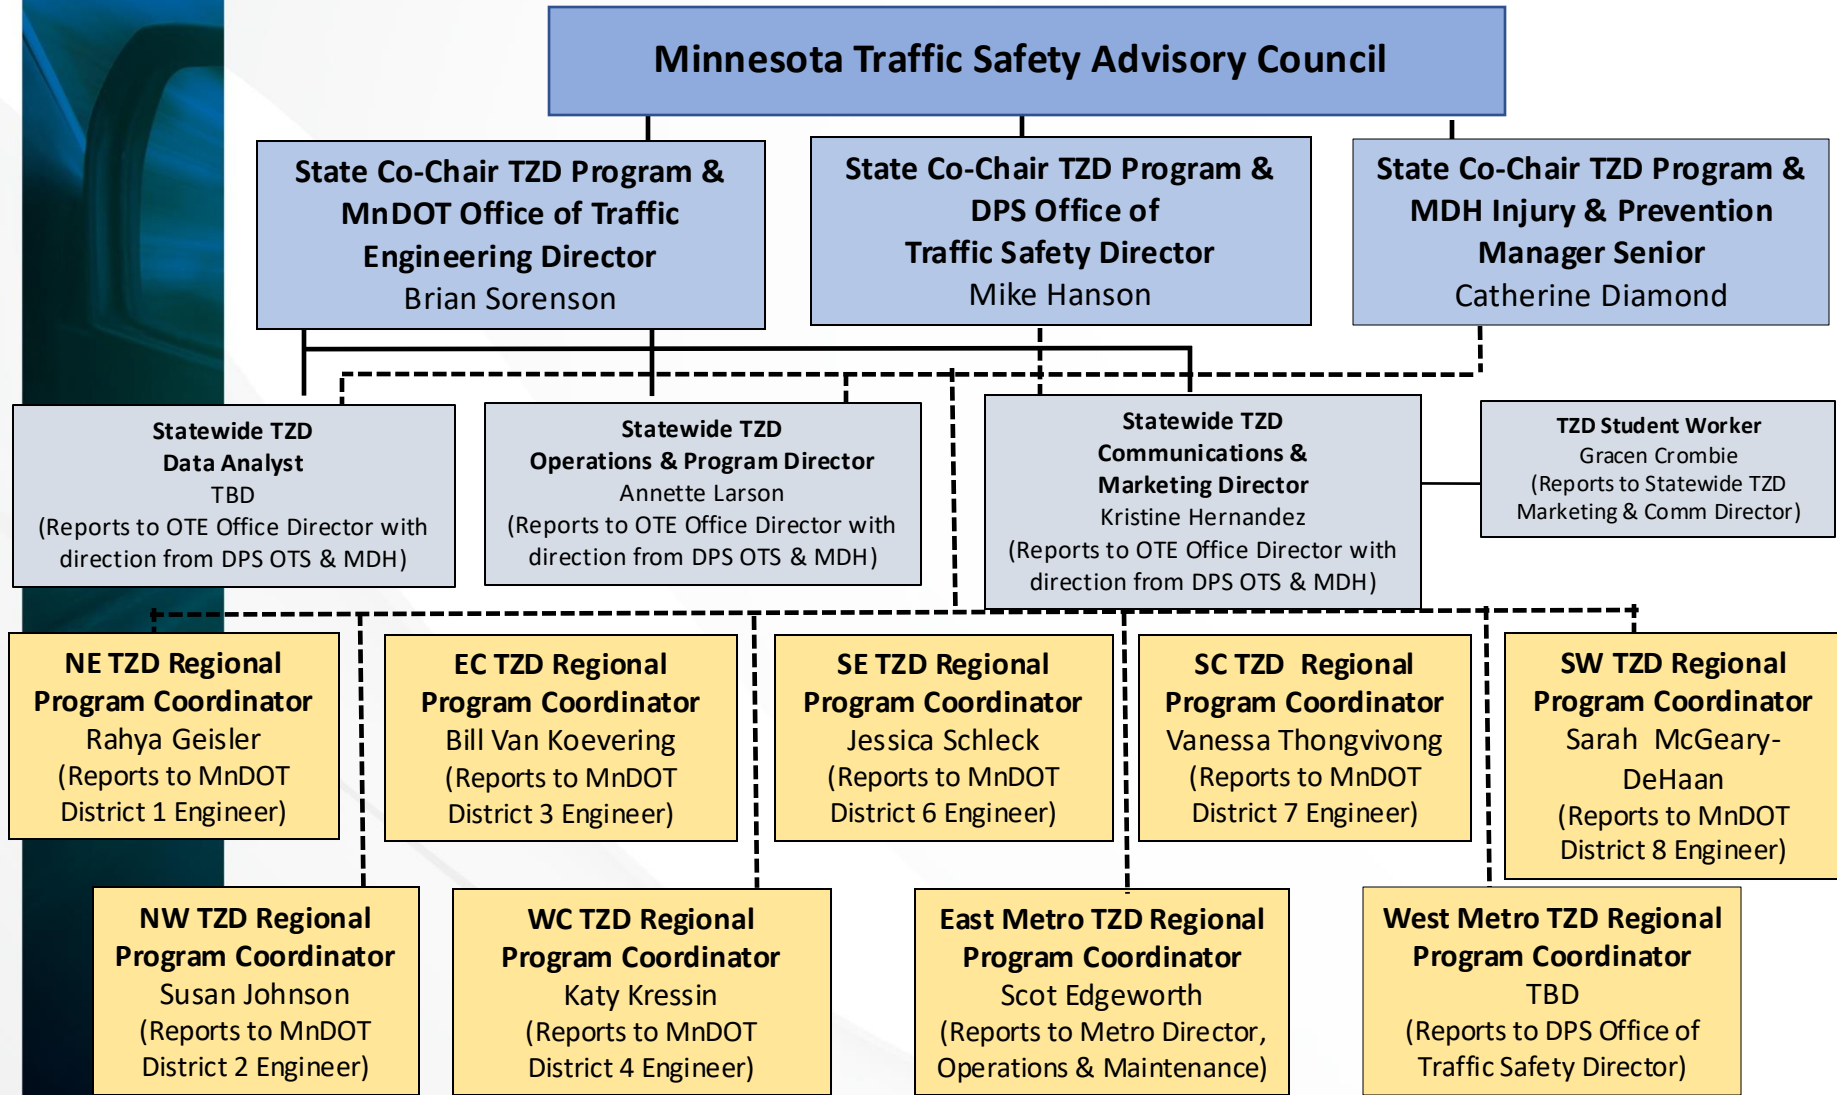

Current TZD Organizational Structure

Minnesota Traffic Advisory Council
(Established by 2023 State Legislature)

State Co-Chair
(MnDOT)

State Co-Chair
(MDH)

State Co-Chair
(DPS)

Statewide Leadership & Support

Statewide TZD
Communications &
Marketing Director

Statewide TZD Program
Coordinator

Statewide TZD Analyst
(on hold)

Regional Program Support

9 regional coordinators

Regional Leadership Team

Regional Steering Committee

Regional Traffic Safety Community

TZD Program Structure

TZD Organizational Chart

TZD Regional Structure

TZD Statewide Leadership Team

Regional Leadership Team

Co-Chairs

- MnDOT District Engineer (in Metro, Director, Operations & Maintenance)
- MSP District Captain(s)

Regional Leadership Team

Regional TZD Steering Committee

Regional Traffic Safety Community

Regional TZD Steering Committee

Members

- Leadership Team
- One or two interested representatives per county
- Good representation of each discipline
 - Engineering
 - Law Enforcement
 - Education (health and traffic)
 - Emergency Medical & Trauma Services