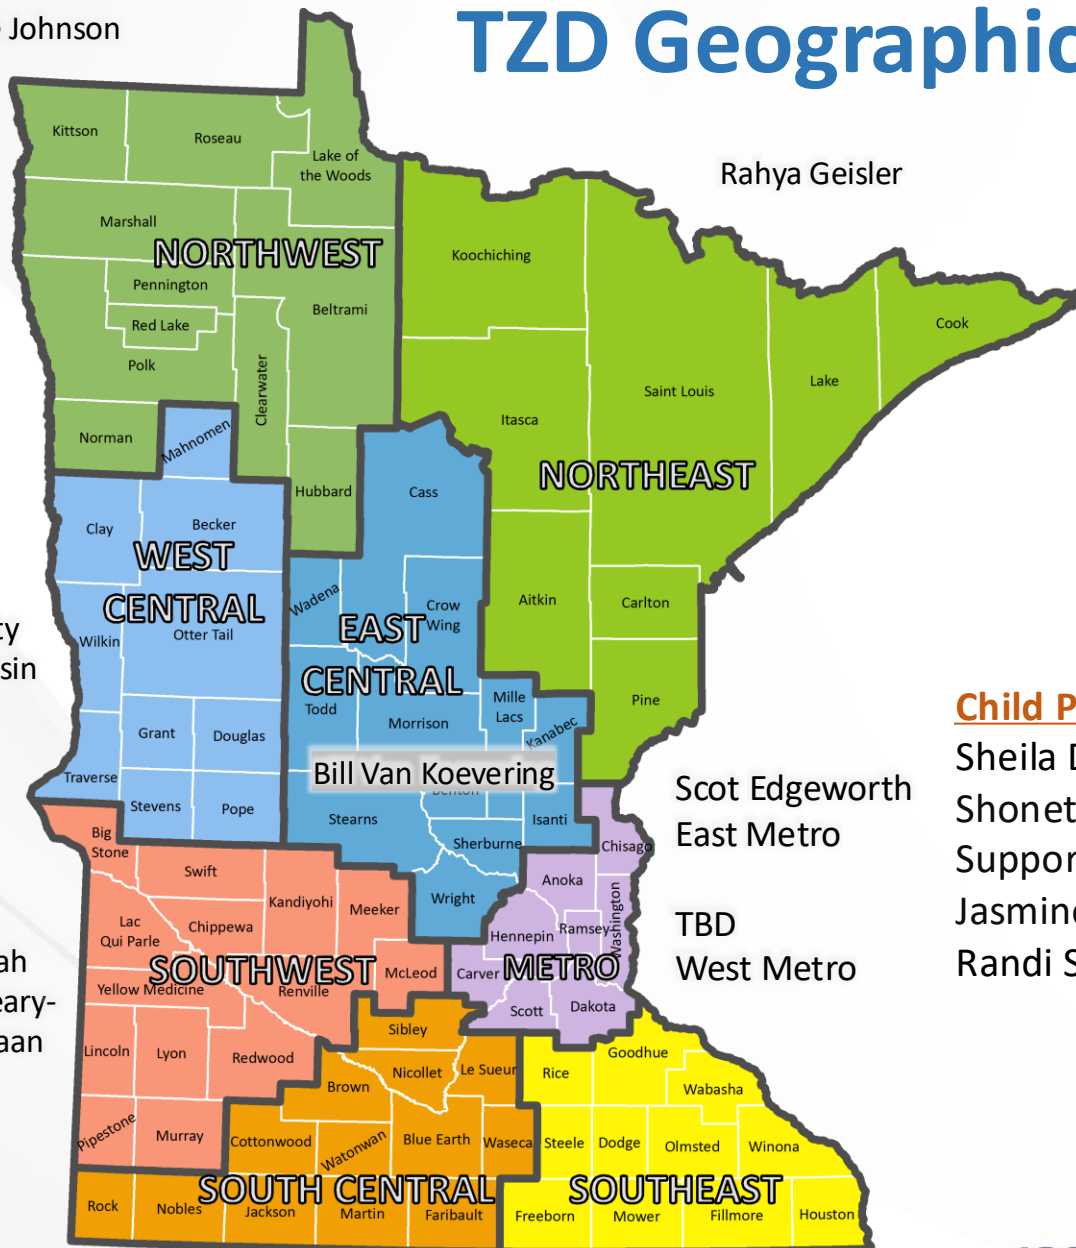

TZD Geographic Regions

Sue Johnson

Rahya Geisler

**Statewide TZD
Communications &
Marketing Director**
Kristine Hernandez

**Statewide TZD
Program & Operations
Director**
Annette Larson

Katy
Kressin

Bill Van Koevering

Scot Edgeworth
East Metro

Child Passenger Safety Liaisons
Sheila Denton, Southern
Shonette Micco, Hospital
Support
Jasmine Wangen, Northwest
Randi Smith, Northeast

TBD
West Metro

Sarah
McGeary-
DeHaan

Vanessa Thongvivong

Jessica Schleck