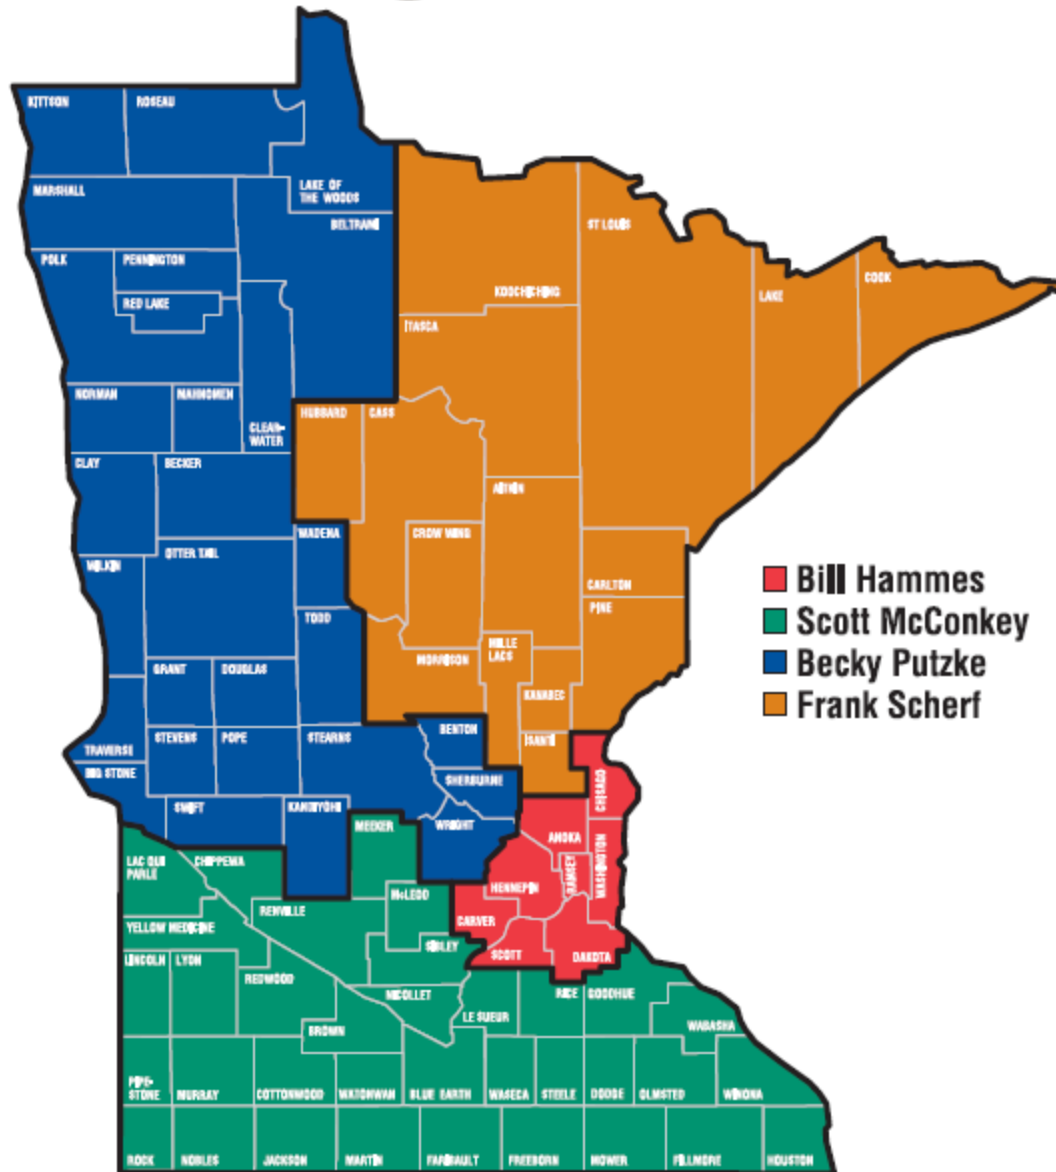

**TOWARD
ZERO
DEATHS**

Minnesota Law Enforcement Liaisons County Territory

- Bill Hammes
- Scott McConkey
- Becky Putzke
- Frank Scherf

**TOWARD
ZERO
DEATHS**

mn
DEPARTMENT OF
TRANSPORTATION