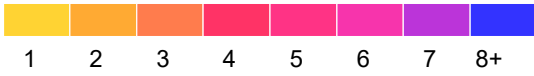

Mower County

Fatal and Serious Injury Crashes, 2020-2024

2024 data preliminary: March 8, 2025.

Each hexagon is 1.0 mile across, encompassing approximately 416 acres.